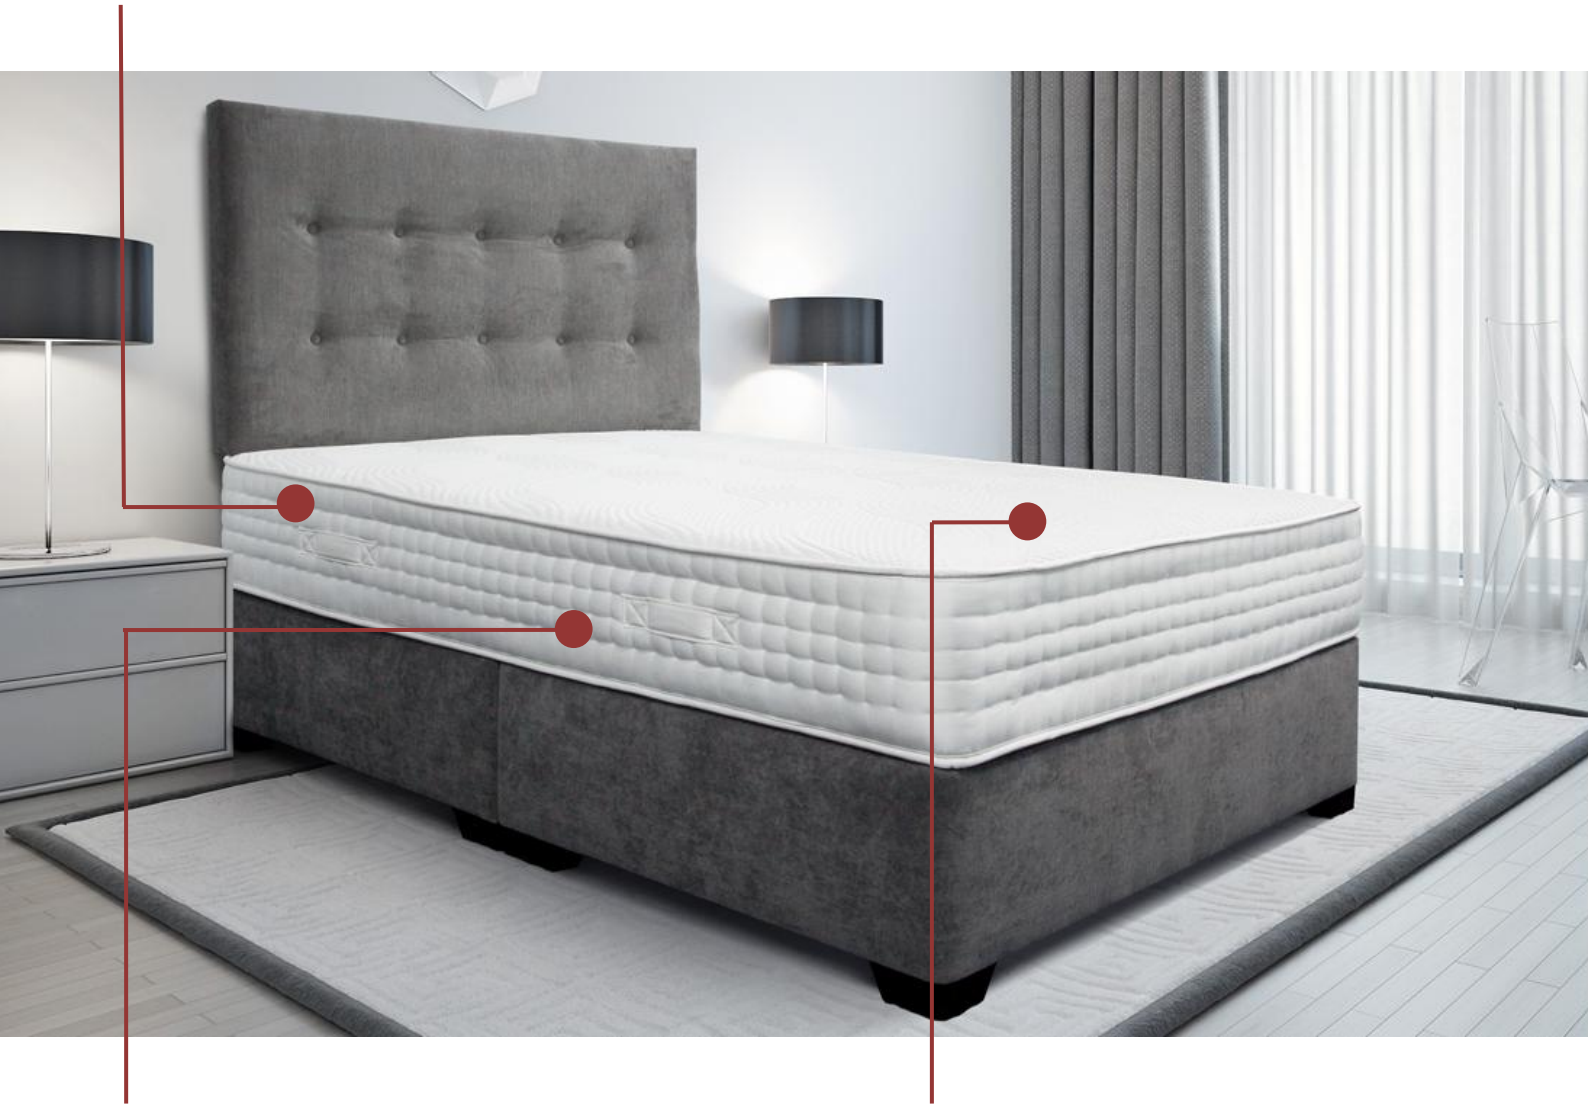

Intelligent Memory Foam actively moulds to the body in response to heat and pressure, resulting in superior pressure reduction thus helping to relieve aches and pains.

Premium Pocketed Spring providing the sleeper with advanced body support.

Breathable strong & stretchy fabric provides lasting softness.